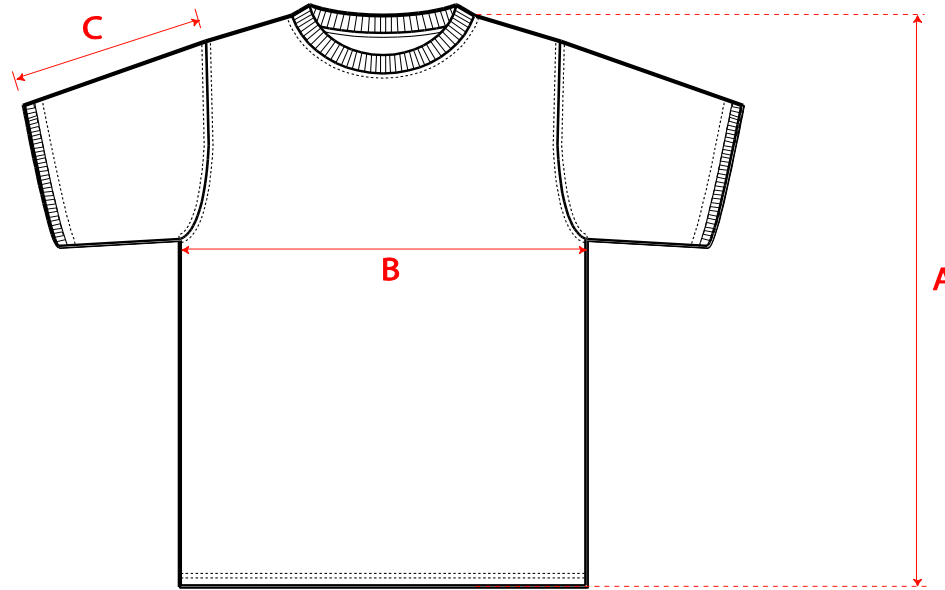

# LEM1269

L&S T-shirt Crewneck cot/elast SS for him

Sizes (cm)	XS	S	M	L	XL	XXL	3XL	4XL	6XL
<b>A</b> <b>Body length from HSP</b>	-	72	74	76	78	80	82	-	-
<b>B</b> <b>1/2 Body width</b>	-	47,5	49,5	51,5	53,5	55,5	57,5	-	-
<b>C</b> <b>Sleeve length</b>	-	19,5	20,5	21,5	22,5	23,5	24,5	-	-
<b>Tolerance +/-</b>	-	5%	5%	5%	5%	5%	5%	-	-

The logo for 'Lemon & Soda' features a stylized leaf icon above the brand name. 'Lemon' is written in a large, bold, serif font, and '& Soda' is written in a smaller, similar serif font below it.