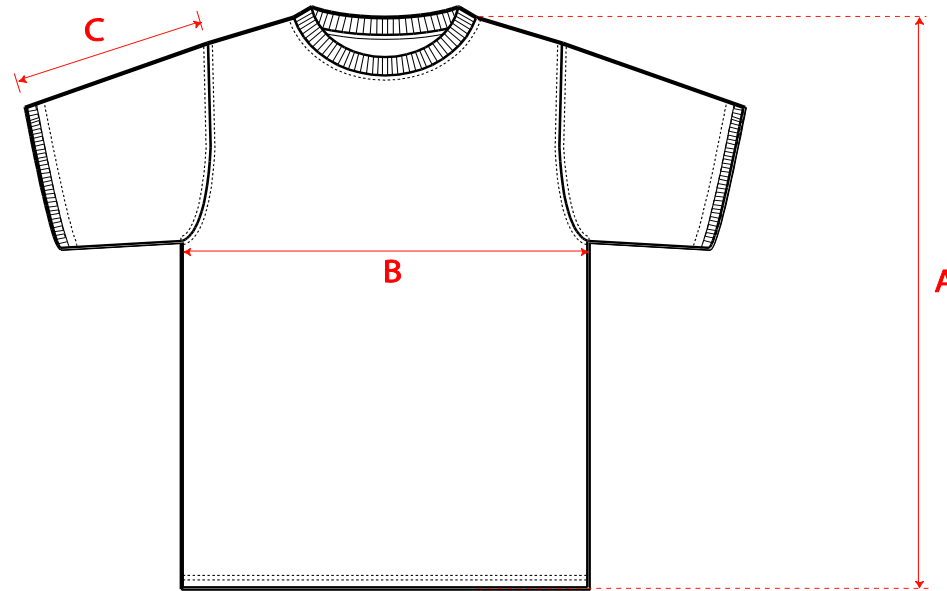

LEM1268

L&S T-shirt Crewneck cot/elast SS for her

Sizes (cm)	XS	S	M	L	XL	XXL	3XL	4XL	6XL
A Body length from HSP	-	66	68	70	72	74	-	-	-
B 1/2 Body width	-	39	41	43	45	47	-	-	-
C Sleeve length	-	11	12	13	14	15	-	-	-
Tolerance +/-	-	5%	5%	5%	5%	5%	-	-	-

The logo for 'Lemon & Soda' features a stylized leaf icon above the brand name. The word 'Lemon' is in a large, bold, serif font, and '& Soda' is in a smaller, similar font below it.