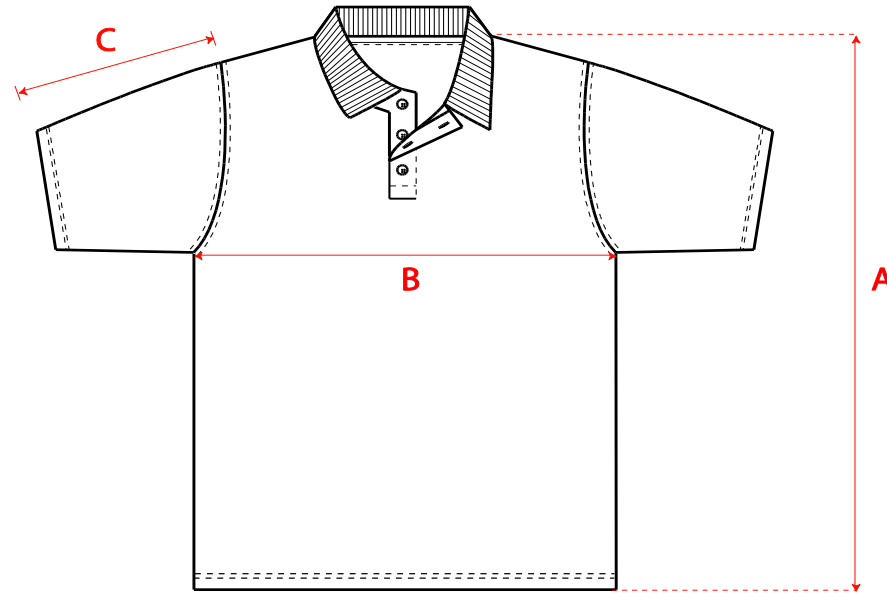

LEM3500

L&S Polo Basic Mix SS for him

Sizes (cm)	XS	S	M	L	XL	XXL	3XL	4XL	6XL
A Body length from HSP	-	69,5	71,5	73,5	75,5	77,5	79,5	81,5	85,5
B 1/2 Body width	-	55	57	59	61	63	65	67	71
C Sleeve length	-	22	23	24	25	26	27	28	30
Tolerance +/-	-	5%	5%	5%	5%	5%	5%	5%	5%

The logo for Lemon & Soda, featuring a stylized leaf above the brand name in a bold, serif font.