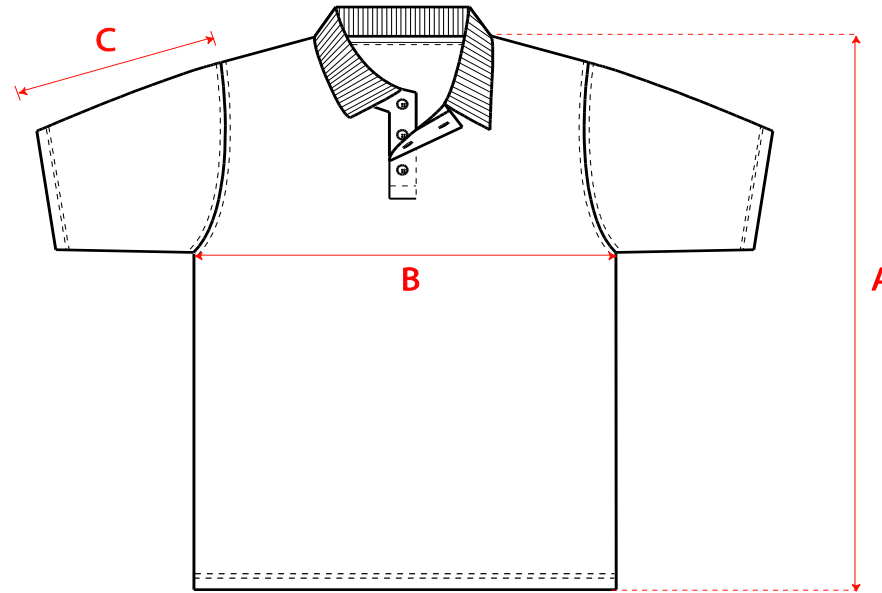

## L&S Polo Basic Mix SS for her

Sizes (cm)	XS	S	M	L	XL	XXL	3XL	4XL	6XL
<b>A</b> <b>Body length from HSP</b>	-	62	64	66	68	70	-	-	-
<b>B</b> <b>1/2 Body width</b>	-	48	51	54	57	60	-	-	-
<b>C</b> <b>Sleeve length</b>	-	15	16	17	18	19	-	-	-
<b>Tolerance +/-</b>	-	5%	5%	5%	5%	5%	-	-	-